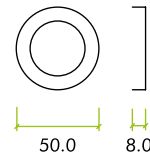

STANDARDS

TECHNICAL